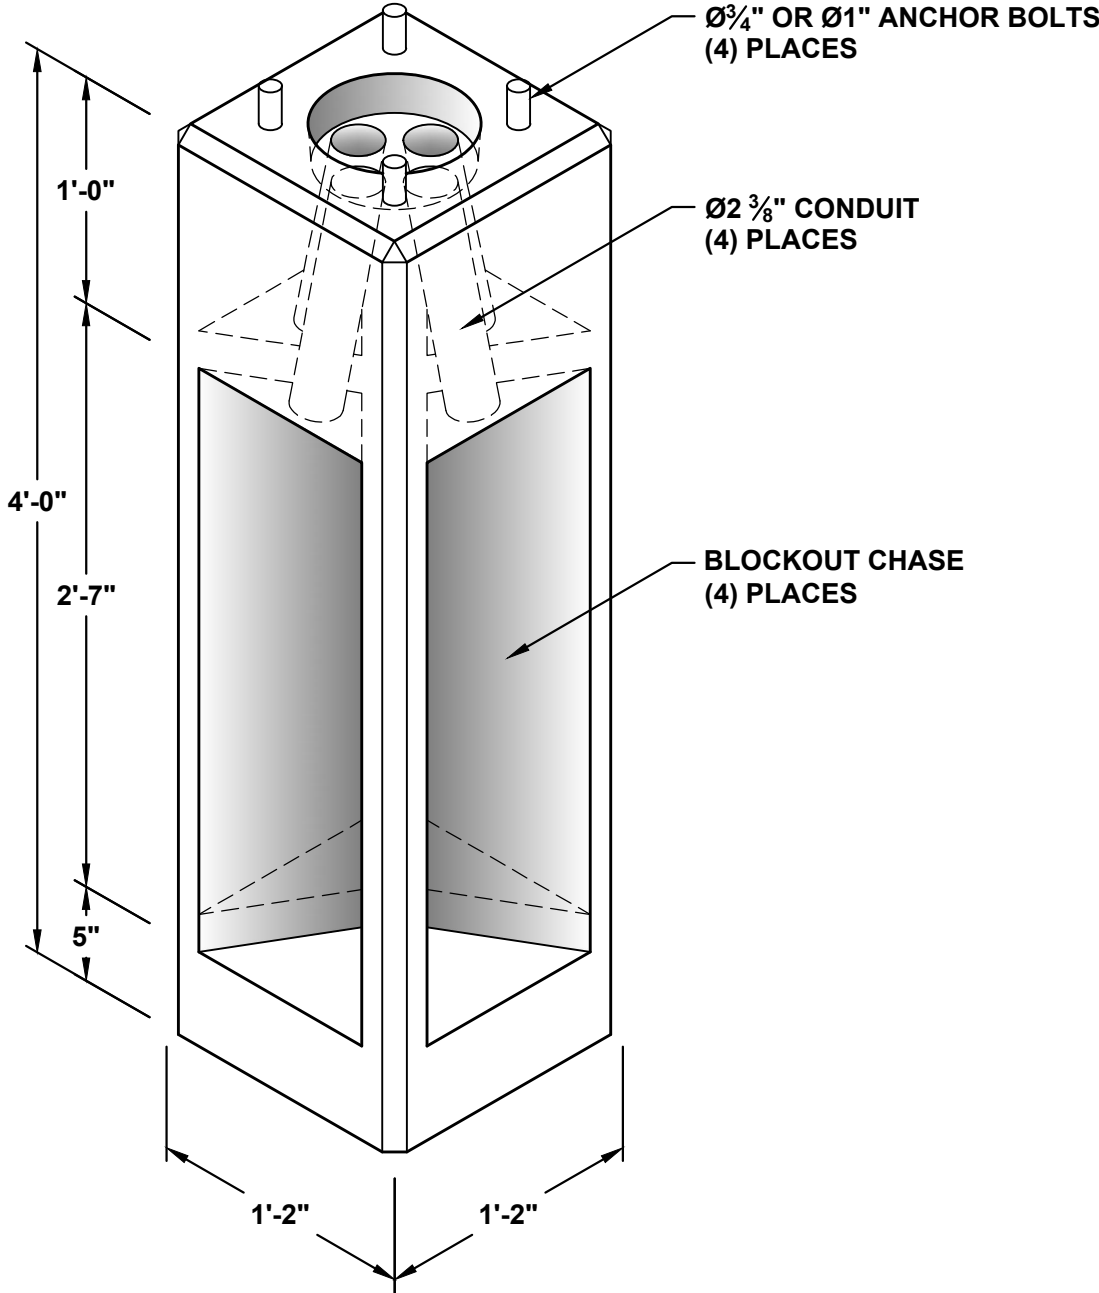

14" x 48" SQUARE LIGHT POLE BASE

NOTES:
1. APPROXIMATE WEIGHT: 550LBS
2. ALL DIMENSIONS SUBJECT TO ALLOWABLE TOLERANCES.