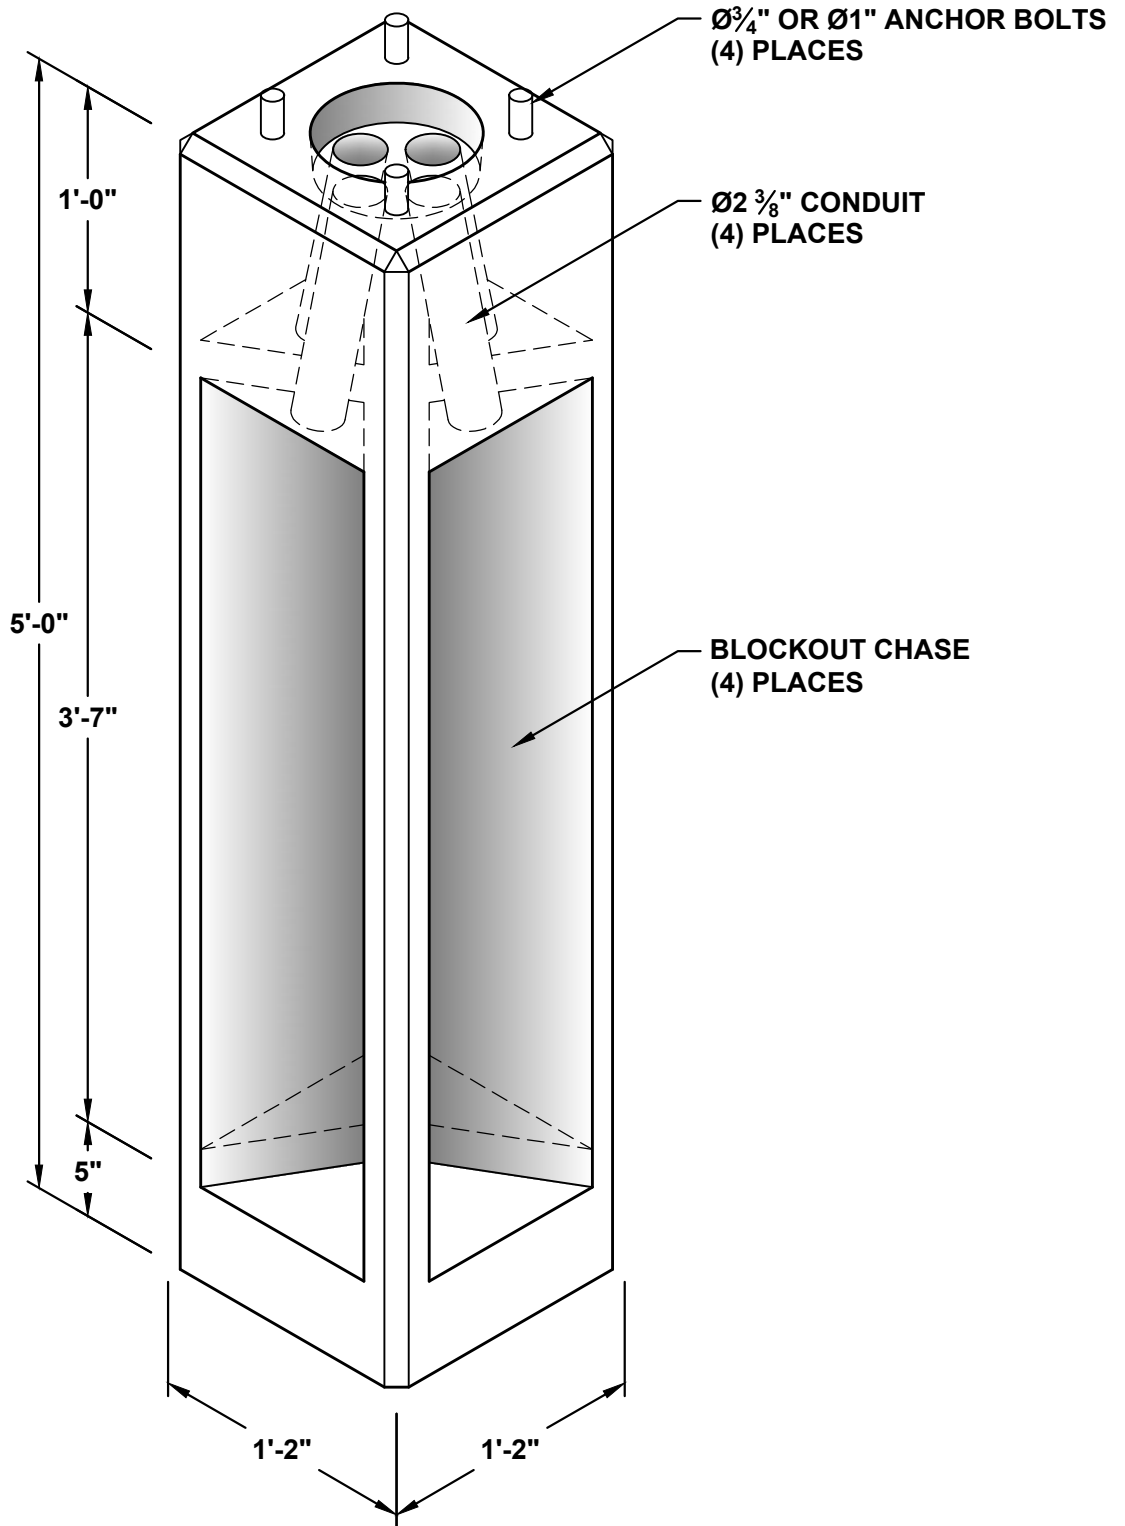

14" x 60" SQUARE LIGHT POLE BASES

NOTES:

1. APPROXIMATE WEIGHT: 650LBS
2. ALL DIMENSIONS SUBJECT TO ALLOWABLE TOLERANCES.