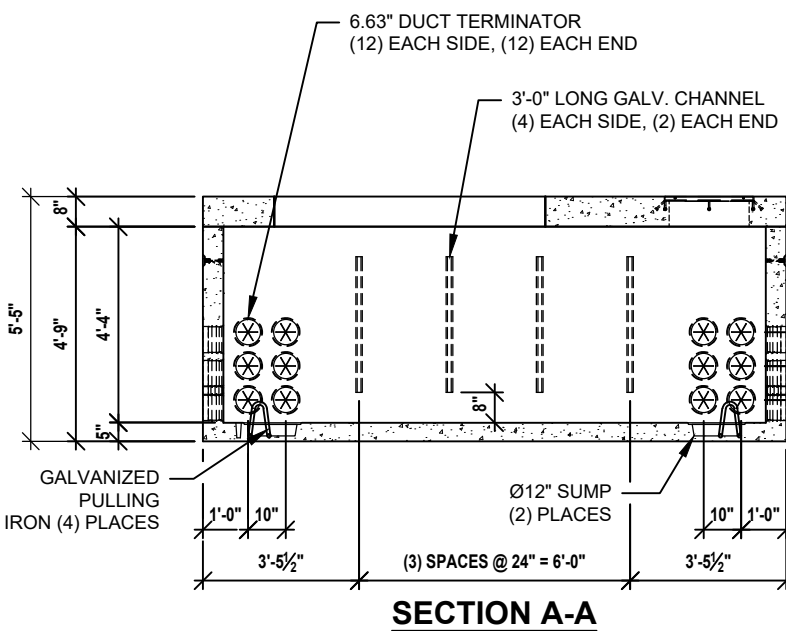

PACIFIC CORP 712 METER #3090370

HOLD DOWN CLEAT

NOTES:
 1. WEIGHTS LISTED ARE APPROXIMATE.

PCORP ZG571 12-16-11
PCORP ZG711 07-13-12