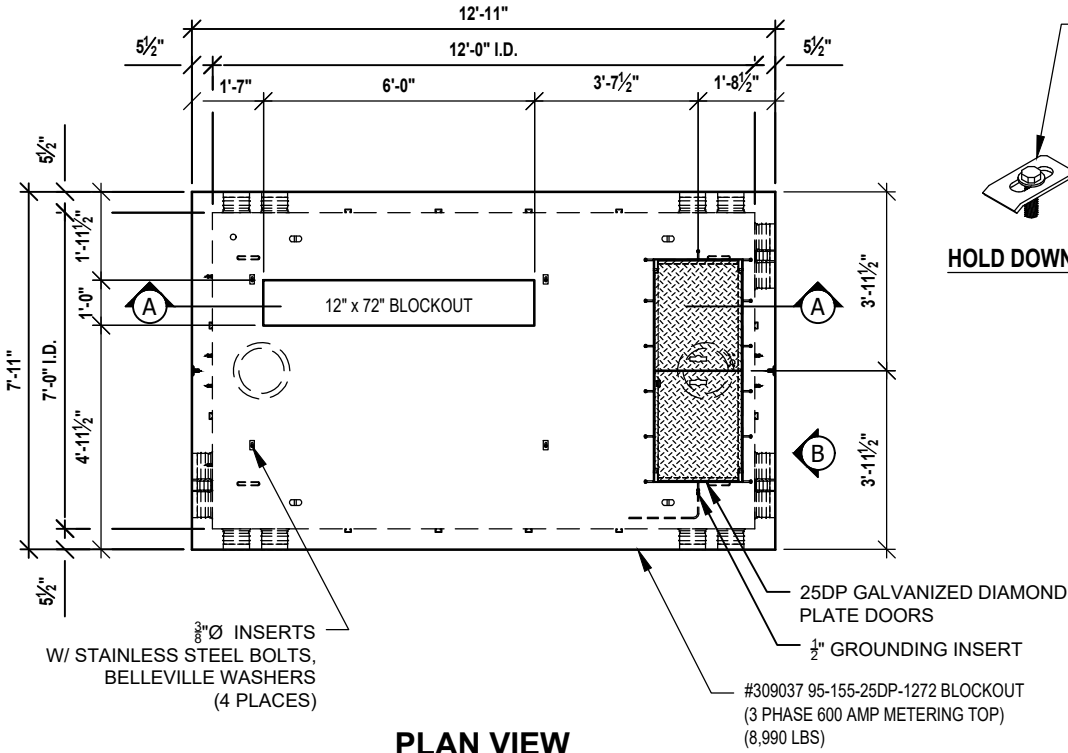

PACIFIC CORP 712 METER #3090370

HOLD DOWN CLEAT

NOTES:
 1. WEIGHTS LISTED ARE APPROXIMATE.

PCORP ZG571 12-16-11
PCORP ZG711 07-13-12