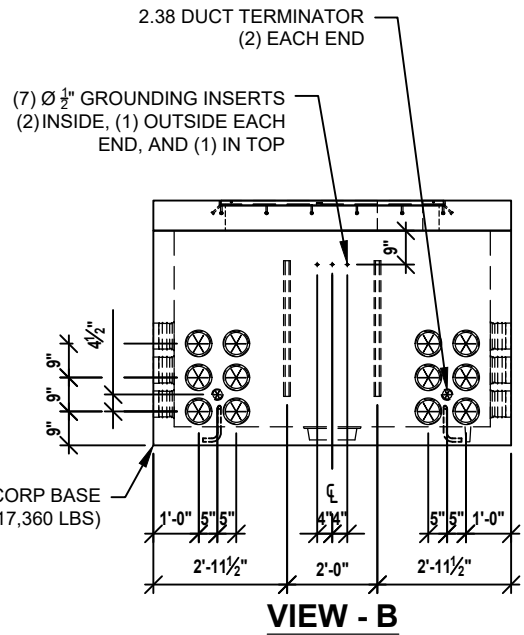

PACIFIC CORP 712 METER #3090370

HOLD DOWN CLEAT

NOTES:
 1. WEIGHTS LISTED ARE APPROXIMATE.

PCORP ZG571 12-16-11
PCORP ZG711 07-13-12