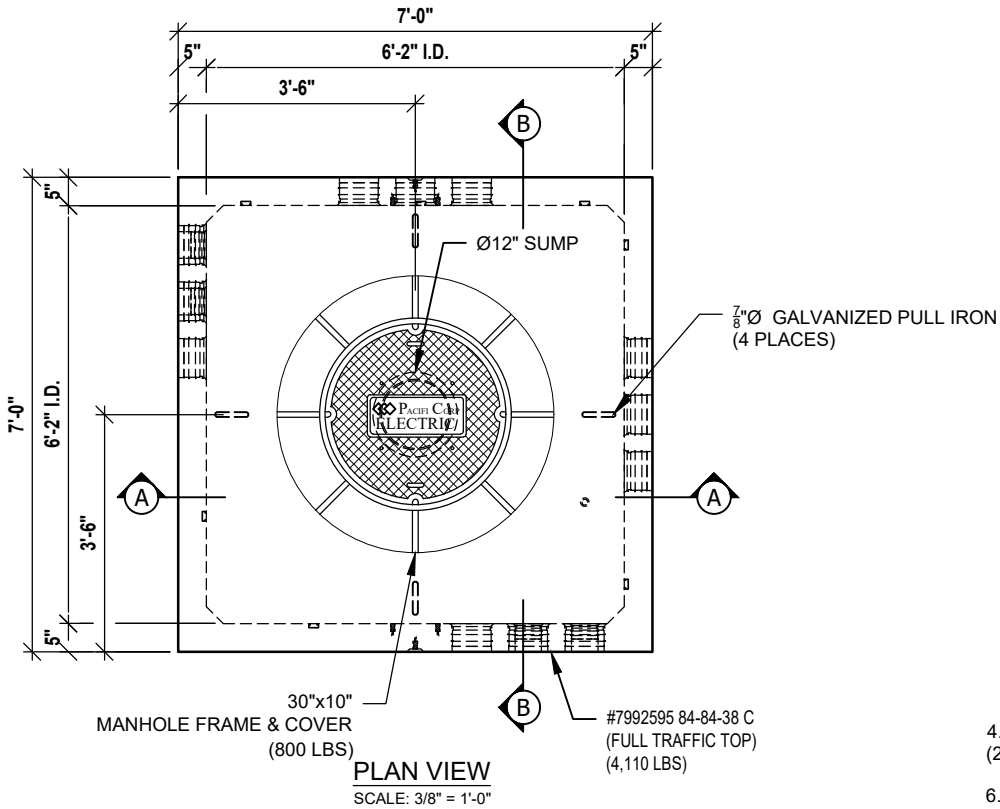

PACIFIC CORP 775 FULL TRAFFIC #7992595

775 PCORP BASE (11,140 LBS)

NOTES:
1. WEIGHTS LISTED ARE APPROXIMATE.

PCORP ZG631 11-01-13