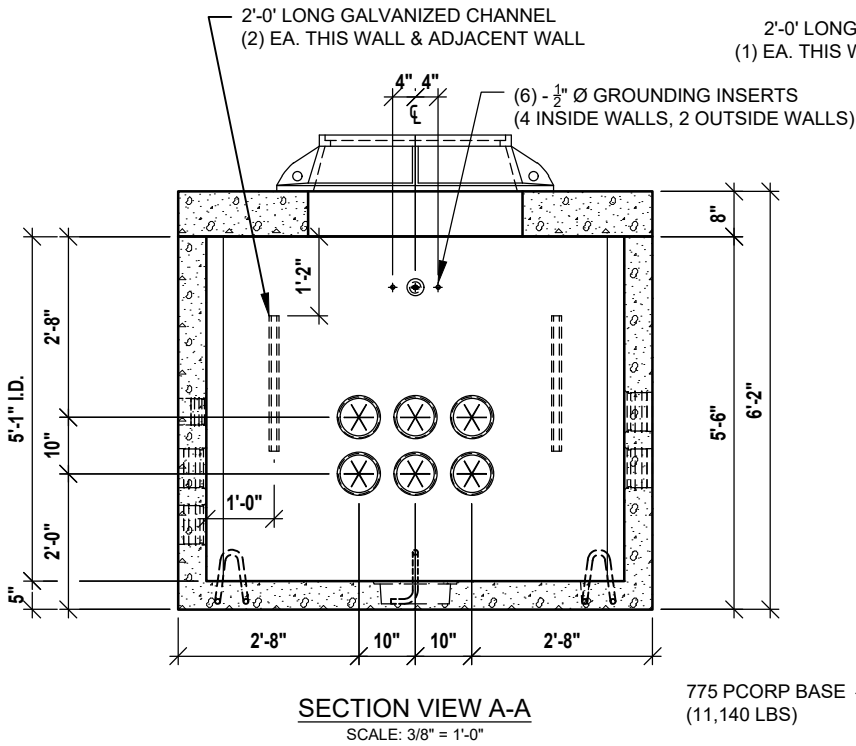

PACIFIC CORP 775 FULL TRAFFIC #7992595

775 PCORP BASE (11,140 LBS)

NOTES:
1. WEIGHTS LISTED ARE APPROXIMATE.

PCORP ZG631 11-01-13