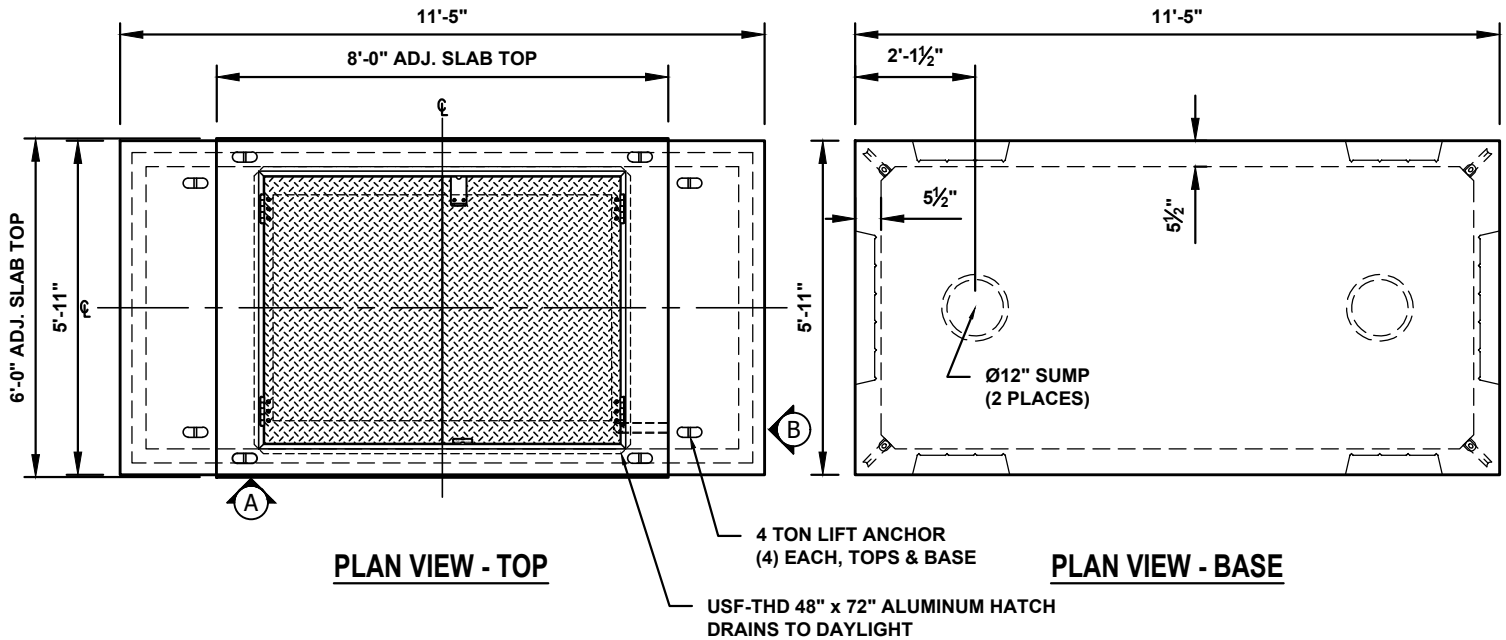

TVWD - 5106 DCV/DCDV VAULT

- NOTES:**
1. INTERNAL PLUMBING/HARDWARE PROVIDED AND INSTALLED BY OTHERS.
 2. REFER TO MANUFACTURERS DRAWING(S) FOR HATCH DETAILS.
 3. CRYSTALSEAL COATING APPLIED TO EXTERIOR SURFACES.
 4. WEIGHTS LISTED ARE APPROXIMATE.