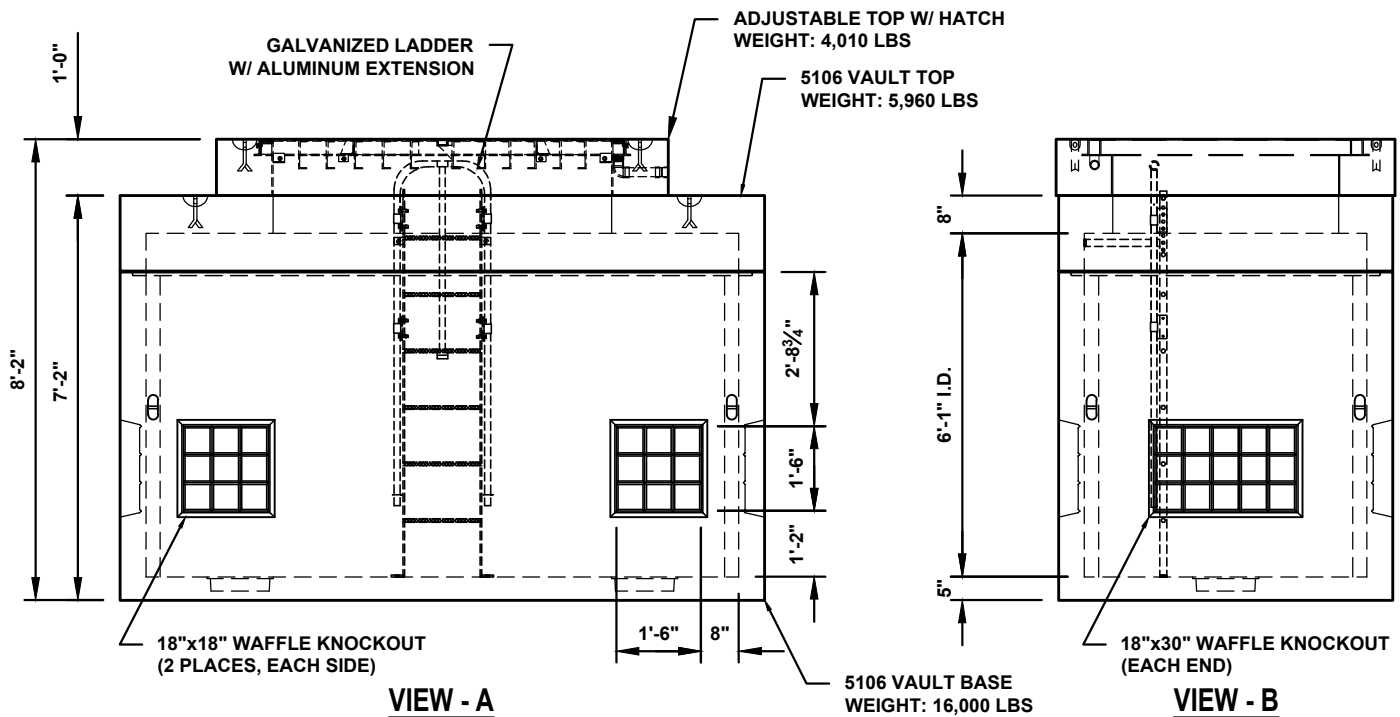

TVWD - 5106 DCV/DCDV VAULT

- NOTES:**
1. INTERNAL PLUMBING/HARDWARE PROVIDED AND INSTALLED BY OTHERS.
 2. REFER TO MANUFACTURERS DRAWING(S) FOR HATCH DETAILS.
 3. CRYSTALSEAL COATING APPLIED TO EXTERIOR SURFACES.
 4. WEIGHTS LISTED ARE APPROXIMATE.