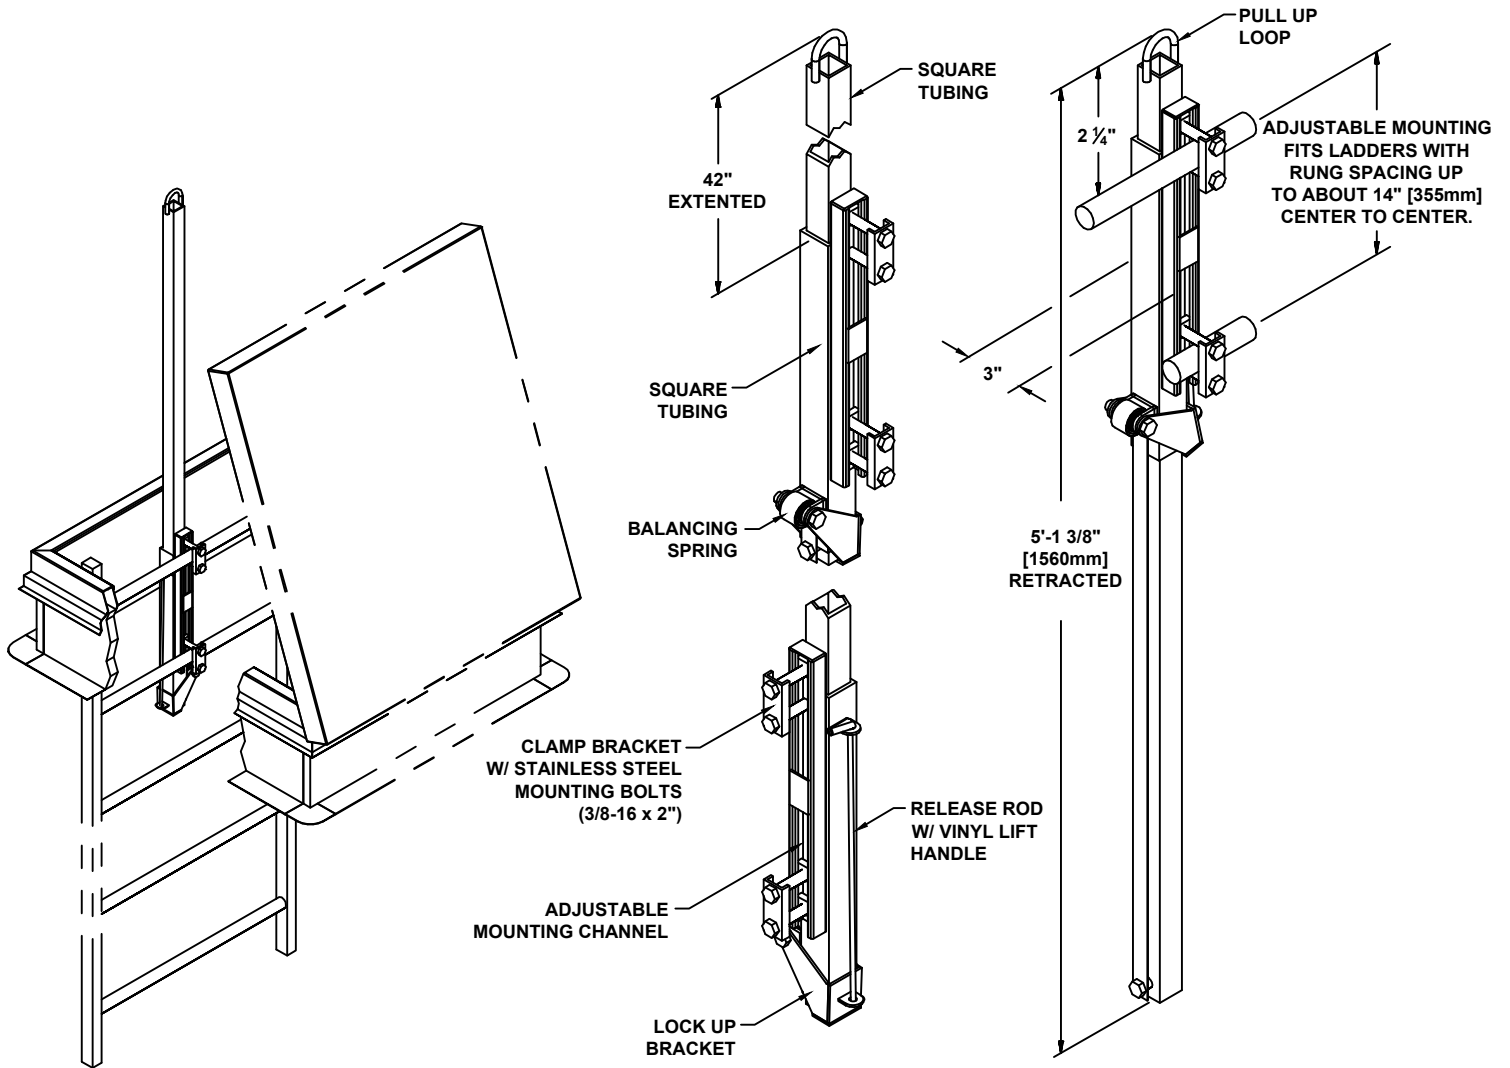

# LADDER UP SAFETY POST

CLAMP BRACKET MAY BE REVERSED TO ACCOMMODATE RUNG SIZES OF 3/4" TO 1 1/4" WITH STANDARD 2" BOLTS FURNISHED. LARGER RUNGS WILL REQUIRE LONGER BOLTS.